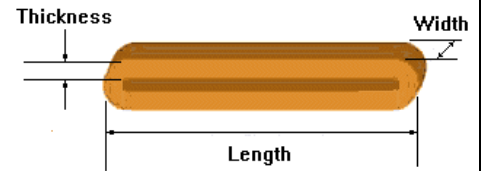

## RUBBER BAND SIZE CHART

### How to Measure a Rubber Band

Rubber bands are measured in the lay-flat position. The circle of the band is pushed together giving a long double strip. End to end is the length, opposite direction is the width, and the wall thickness remains constant at between 1–1.2mm.

**NOTE: YIELD PER KG CAN VARY BY +/- 5%**

No.	L x W (MM)	Yield / Kg
8	20 x 1.5	11,000
10	30 x 1.5	8,100
12	40 x 2	5,500
14	50 x 2	4,400
16	65 x 2	3,300
18	80 x 2	2,500
19	90 x 2	2,200
20	100 x 2	1,900
21	130 x 2	1,500
22	150 x 2	1,050
23	180 x 2	950
24	200 x 2	875